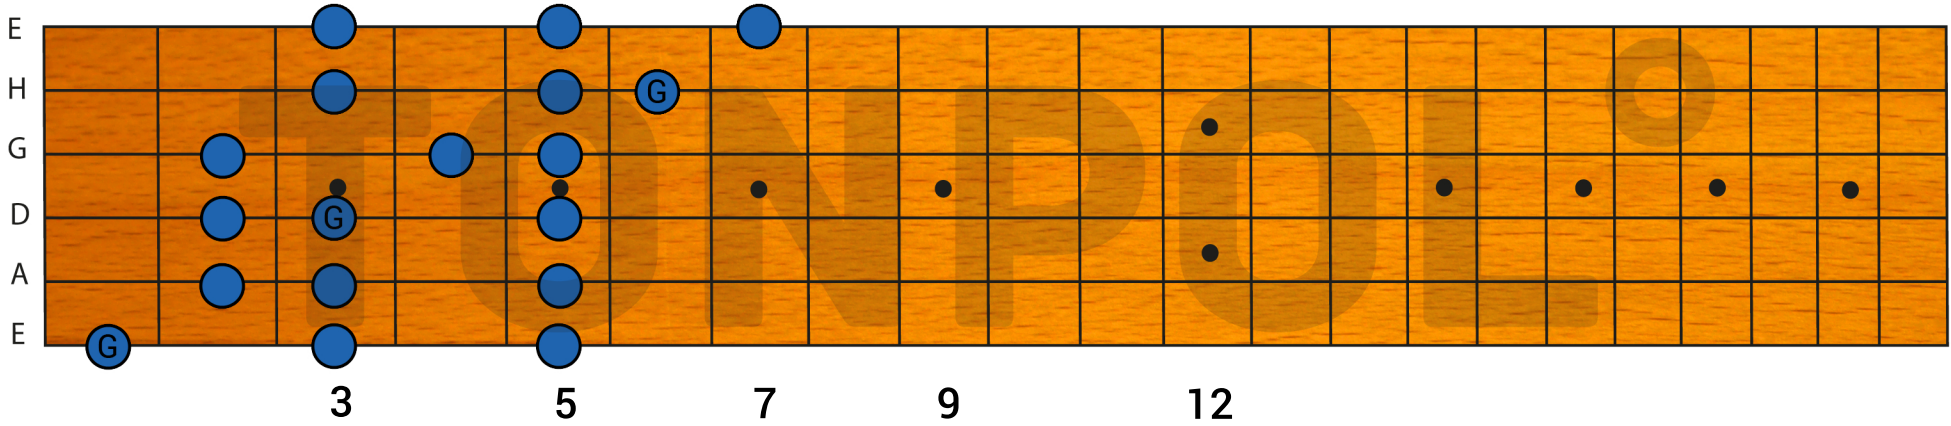

F-Lydisch

Musical notation for F-Lydian mode in 4/4 time. The notation includes a treble clef, a 4/4 time signature, and a sequence of notes: F, G, A, H, C, D, E, F. The bass line includes fingerings: 1 3 5 2 3 5 2 3 5 2 4 5 3 5 6 3 5 7.