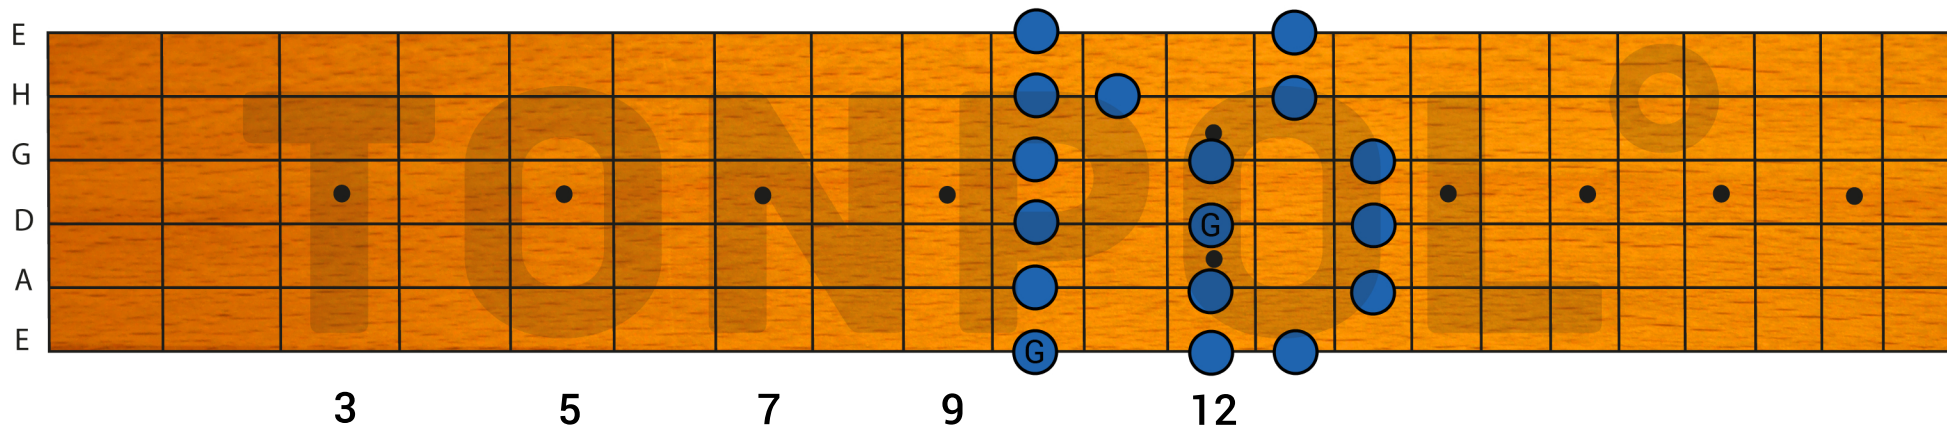

D-Dorisch

Musical notation for the D-Dorian scale in 4/4 time. The notation includes a treble clef, a 4/4 time signature, and a key signature of one flat. The scale is written as a sequence of eighth notes: D4, E4, F4, G4, A4, H4, C5, D5. The notation is presented in a grand staff format with a treble clef and a bass clef. The bass clef part includes a 'TAB' section with the following fret numbers: 10 12 13, 10 12 14, 10 12 14, 12 13 15, 12, 13 15.